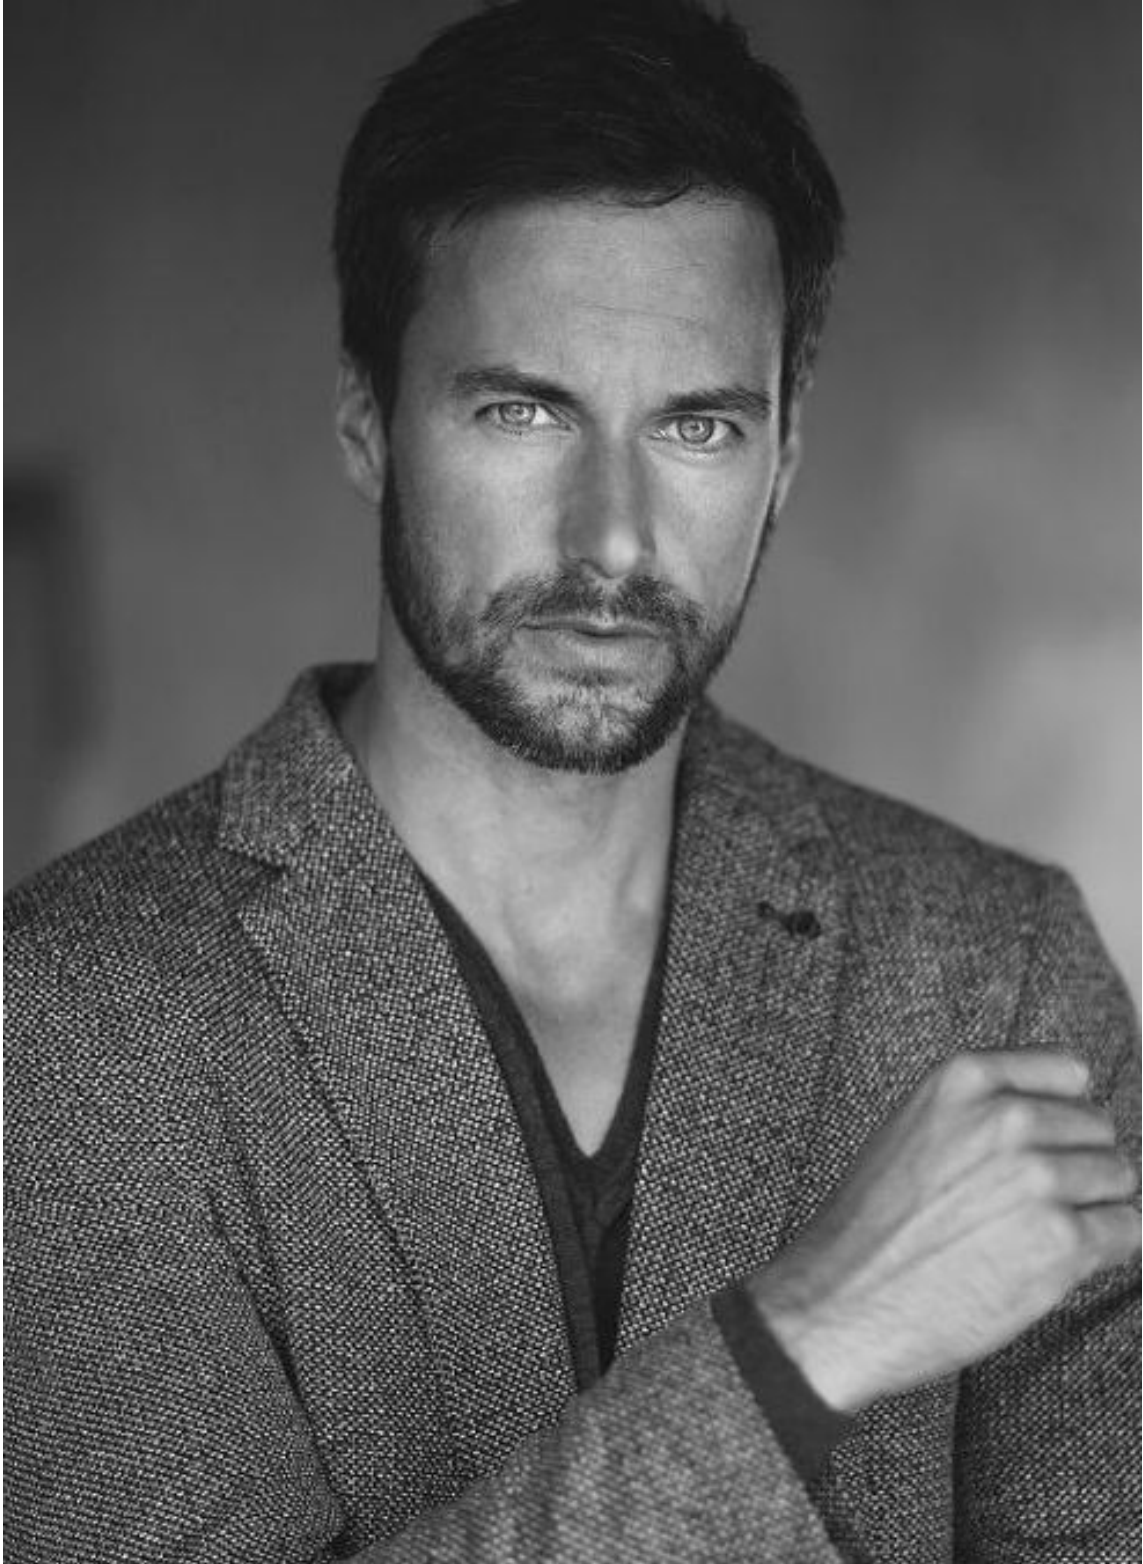

RAYK

height 6'1" · bust 40" · waist 36.5" · hips 38.5" · suit 50
shoes size 44 EU/13 US/10 UK · hair brown · eyes blue